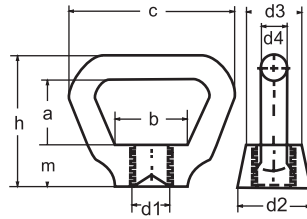

DIN 80704

Nakrętka koszykowa A4

d1	d2	d3	d4	a	b	c	h	m	
M 6	14	11,5	5,0	15	14	25	28	8	10
M 8	18	15,0	6,5	20	18	32	36	10	10
M 10	23	19,0	8,0	25	23	42	50	12	10
M 12	24	20,0	10,0	27	27	48	52	15	5
M 16	30	24,0	12,0	29	32	56	59	18	5
M 20	36	28,0	13,0	32	36	64	66	21	5
M 24	45	36,0	14,0	36	45	75	76	25	5