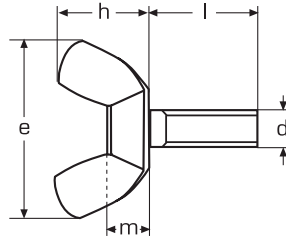

ART. 316

Śruba motylkowa A2 / A4

h	8,6	8,5	11,0	15,0	18,0	23,0	31,0
e	17,6	18,0	24,0	30,0	36,0	48,0	62,0
m	2,4	3,2	4,0	5,0	6,5	8,0	10,0

d	M 3	M 4	M 5	M 6	M 8	M 10	M 12
----------	------------	------------	------------	------------	------------	-------------	-------------